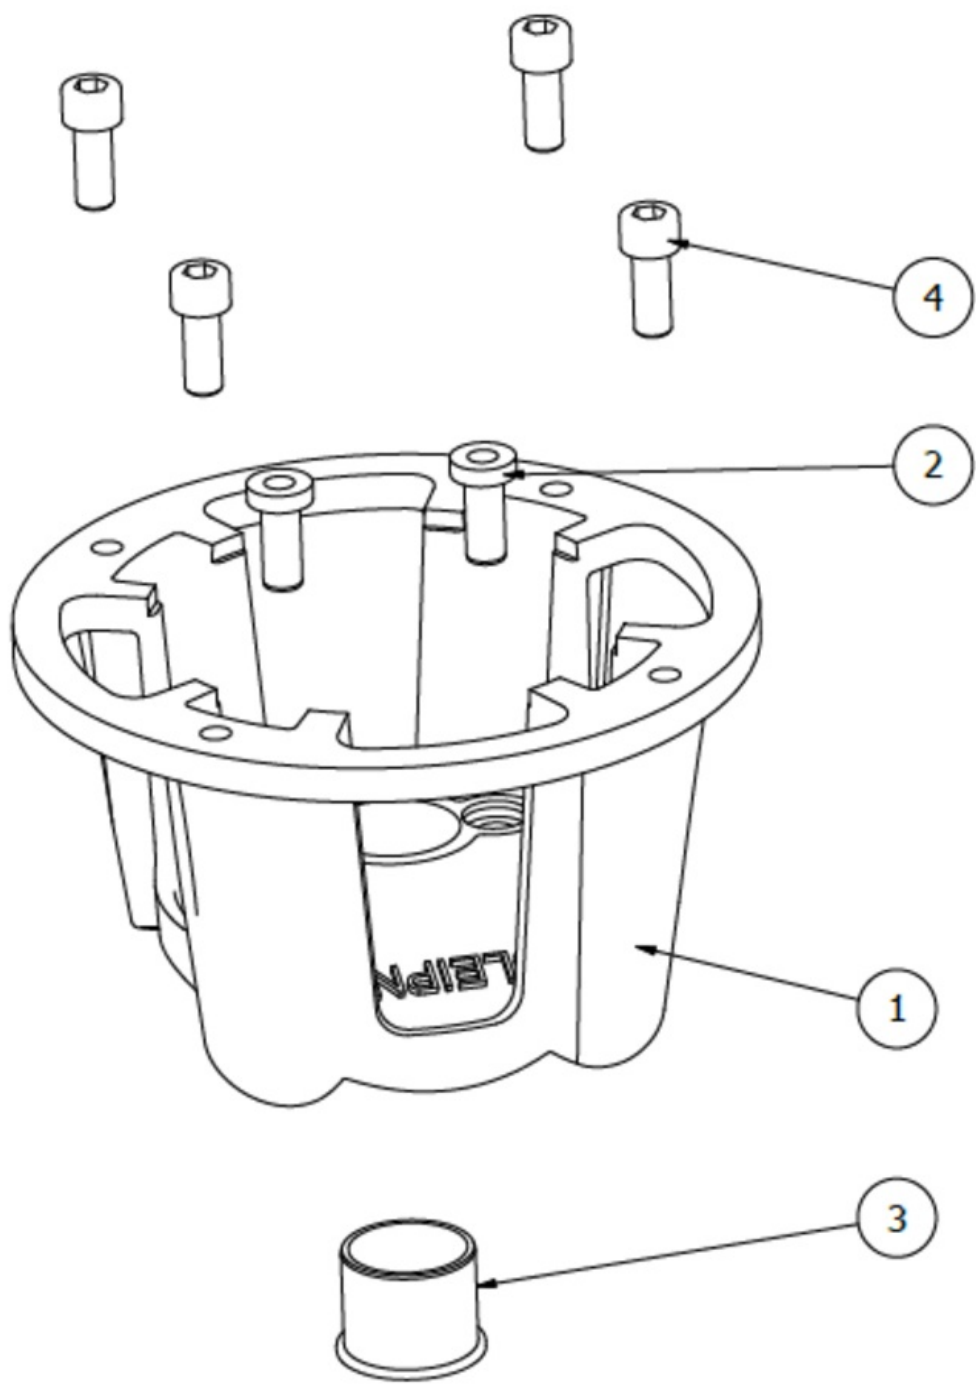

8 0501

Motor bracket SE80/100

Spare parts (valid from 2022-03-10)

SLEIPNER

#	Quantity	Name	Item Code	Description
1	1.00	Motor bracket		
2	2.00	Bushing		Bushing Ø9
3	1.00	Bushing		Bushing Ø32
4	4.00	Bolt		DIN 912 - M10 x 25 (A2)